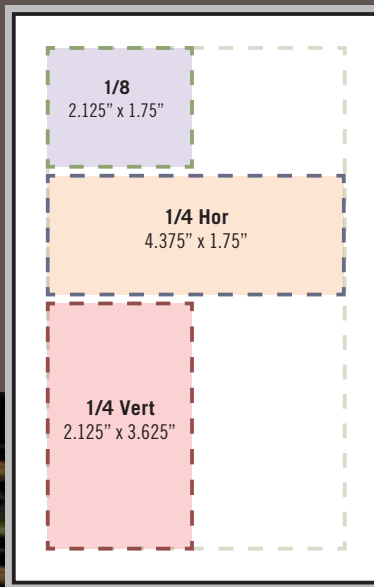

AS SEEN ON THE TRAVEL CHANNEL DEC. 2012

Pride Guide™

ARIZONA

2015 MEDIA KIT

Arizona Pride Guide
MC Publishing Inc.
5229 N. 7th Ave
Suite 107B
Phoenix, AZ 85013

Phone (602) 466-2501
Toll Free (888) 830-3022
Email:
Arizona@ThePrideGuides.com
Fax (602) 283-4140

An Arizona statewide online & print LGBT Travel, Wedding, Relocation and Business Resource Guide

Early Bird Deadline: **September 19th 2014** Final Deadline: **November 7th 2014**
Reserve your Business Listing/Ad space today!
Arizona@ThePrideGuides.com | 602-466-2501

Reach over 425,000 Readers in Print & Online
www.GayArizona.com

www.GayArizona.com