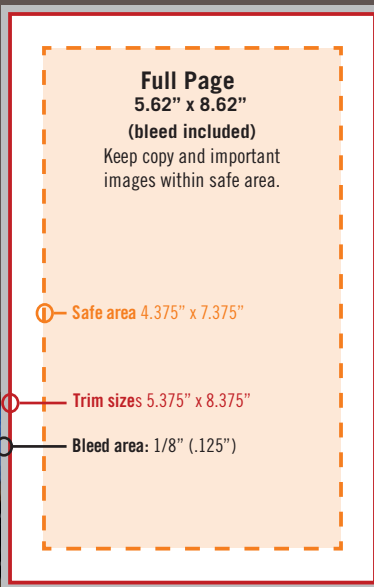

AS SEEN ON THE TRAVEL CHANNEL DEC. 2012

Pride Guide™

ARIZONA

2015 MEDIA KIT

Arizona Pride Guide
MC Publishing Inc.
5229 N. 7th Ave
Suite 107B
Phoenix, AZ 85013

Phone (602) 466-2501
Toll Free (888) 830-3022
Email:
Arizona@ThePrideGuides.com
Fax (602) 283-4140

An Arizona statewide online & print LGBT Travel, Wedding, Relocation and Business Resource Guide

Early Bird Deadline: **September 19th 2014** Final Deadline: **November 7th 2014**
Reserve your Business Listing/Ad space today!
Arizona@ThePrideGuides.com | 602-466-2501

Reach over 425,000 Readers in Print & Online
www.GayArizona.com

www.GayArizona.com