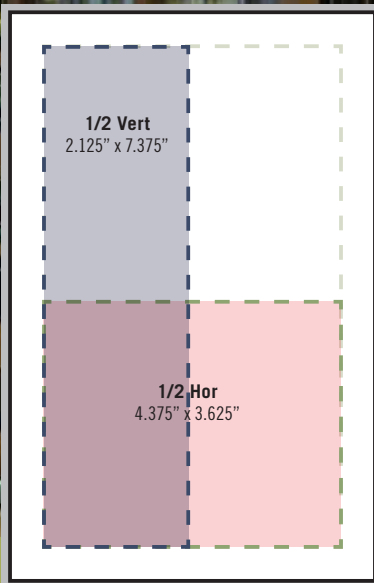

AS SEEN ON THE TRAVEL CHANNEL DEC. 2012

Pride Guide™

ARIZONA

2015 MEDIA KIT

Arizona Pride Guide
MC Publishing Inc.
5229 N. 7th Ave
Suite 107B
Phoenix, AZ 85013

Phone (602) 466-2501
Toll Free (888) 830-3022
Email:
Arizona@ThePrideGuides.com
Fax (602) 283-4140

An Arizona statewide online & print LGBT Travel, Wedding, Relocation and Business Resource Guide

Early Bird Deadline: **September 19th 2014** Final Deadline: **November 7th 2014**
Reserve your Business Listing/Ad space today!
Arizona@ThePrideGuides.com | 602-466-2501

Reach over 425,000 Readers in Print & Online
www.GayArizona.com

www.GayArizona.com